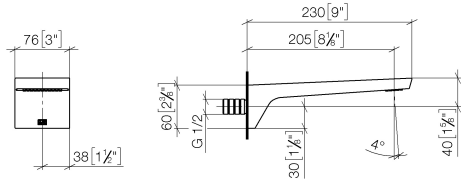

**CL.1 Bath spout for wall mounting - Champagne (22kt Gold)**

CL.1

13 801 705

- 205mm projection
- rectangular spray pattern with 55 individual jets
- hole diameter 37 mm
- 1/2" connection
- plug-link mounting
- max. flow 24.6 l/min at 3 bar flow pressure

mm [inches]

Flow rate chart

13 801 705

Parts for other finishes can be found here: [Chrome](#)

### Spare parts list

No.	Item Number	Name	Quantity used	Delivery time
1	09 24 03 081 10 90	extension	1	2
2	09 24 03 180 90	nipple	1	2
3	09 14 10 119 90	seal	1	2
4	09 31 20 027 10-00	plug	2	10
5	09 14 10 132 90	seal	2	2
6	90 31 11 004 00 90	pin	1	2
7	90 11 02 299 00 90	aerator	1	2